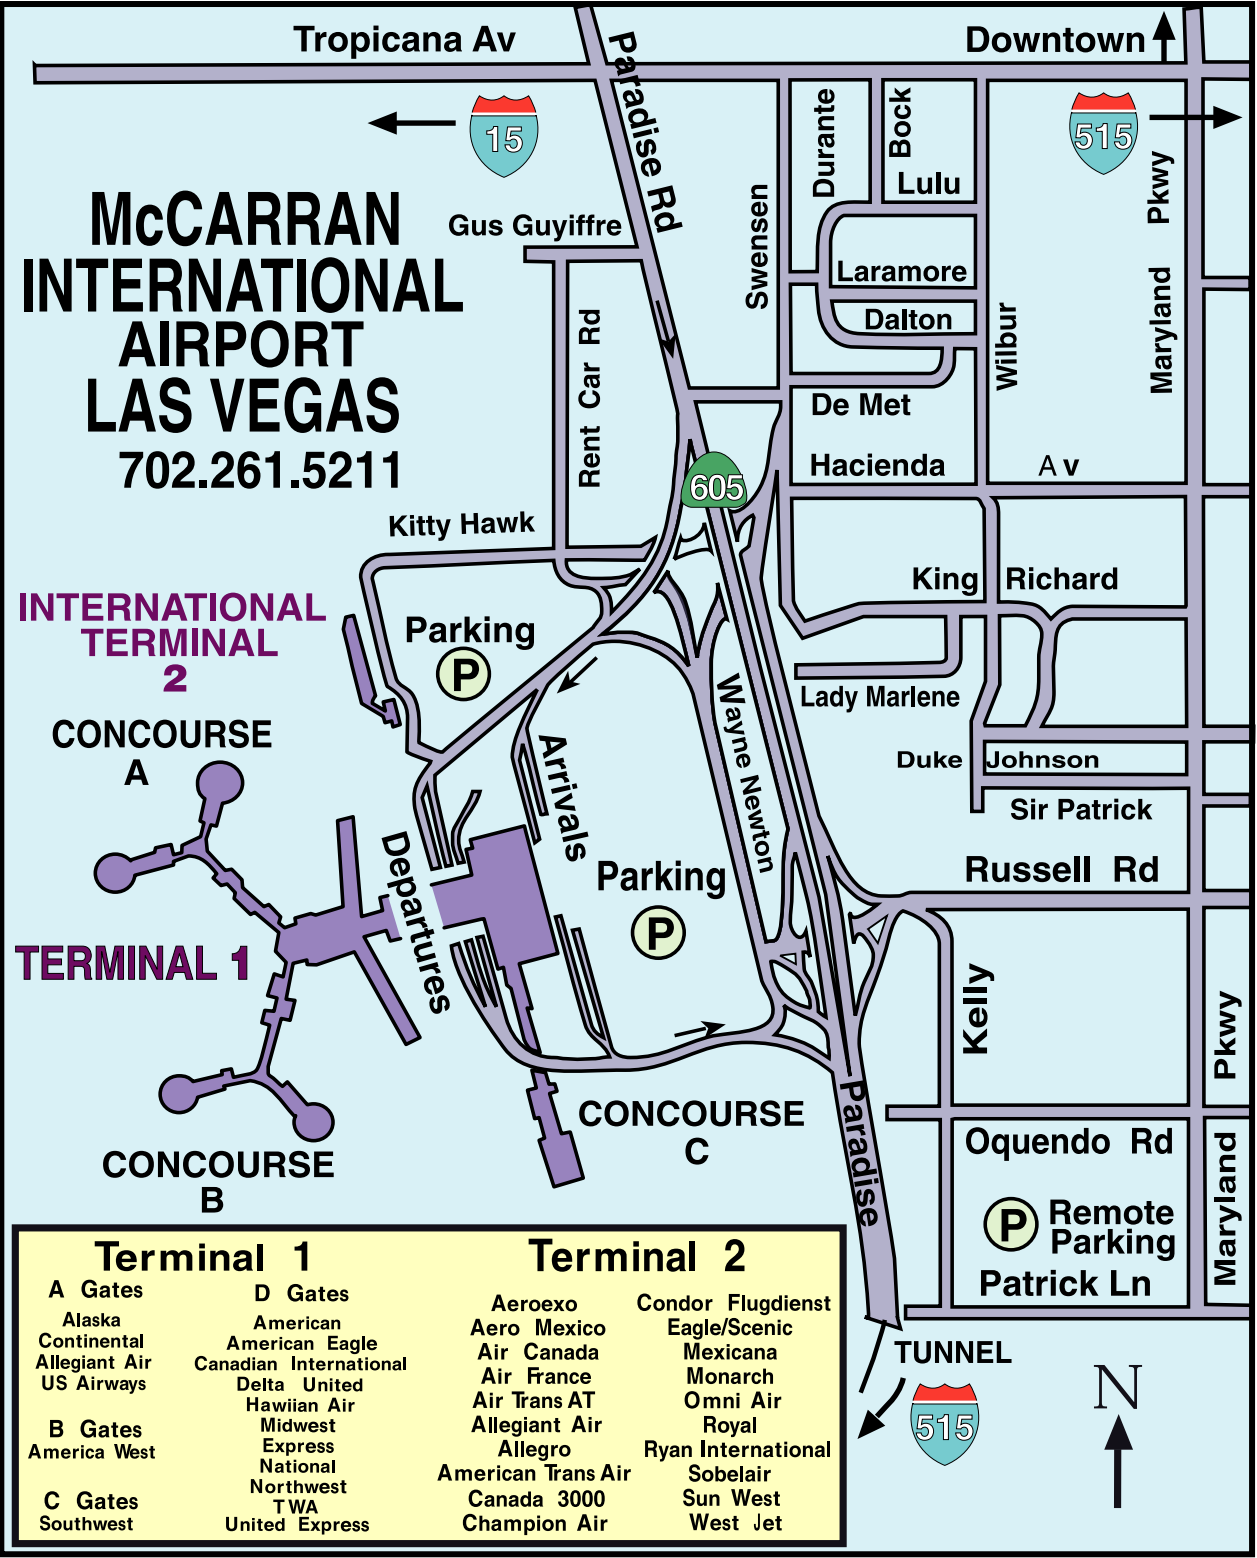

McCARRAN INTERNATIONAL AIRPORT LAS VEGAS

702.261.5211

INTERNATIONAL TERMINAL 2

CONCOURSE A

TERMINAL 1

CONCOURSE B

CONCOURSE C

Parking

Parking

Arrivals

Departures

Terminal 1		Terminal 2	
A Gates	D Gates	Aeroexo	Condor Flugdienst
Alaska	American	Aero Mexico	Eagle/Scenic
Continental	American Eagle	Air Canada	Mexicana
Allegiant Air	Canadian International	Air France	Monarch
US Airways	Delta United	Air Trans AT	Omni Air
B Gates	Hawaiian Air	Allegiant Air	Royal
America West	Midwest	Allegro	Ryan International
C Gates	Express	American Trans Air	Sobelair
Southwest	National	Canada 3000	Sun West
	Northwest	Champion Air	West Jet
	TWA		
	United Express		

Tropicana Av

Downtown ↑