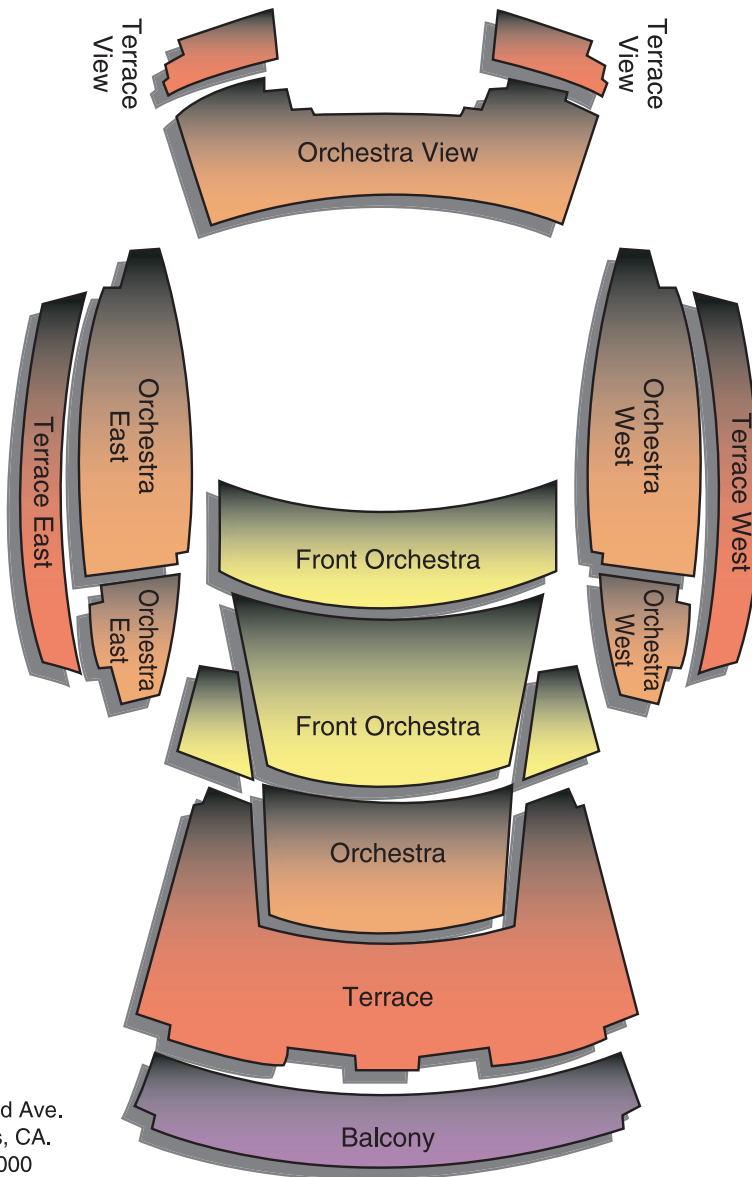

WALT
DISNEY
CONCERT
HALL

www.musiccenter.org

Stage Level (2nd Floor) Garden Level (3rd Floor) Terrace Level (4th Floor) Balcony Level (5th Floor)

111 S. Grand Ave.
Los Angeles, CA.
(323) 850-2000
Ticketmaster: (213) 480-3232
Groups must make reservation
arrangements by calling (323) 850-2050